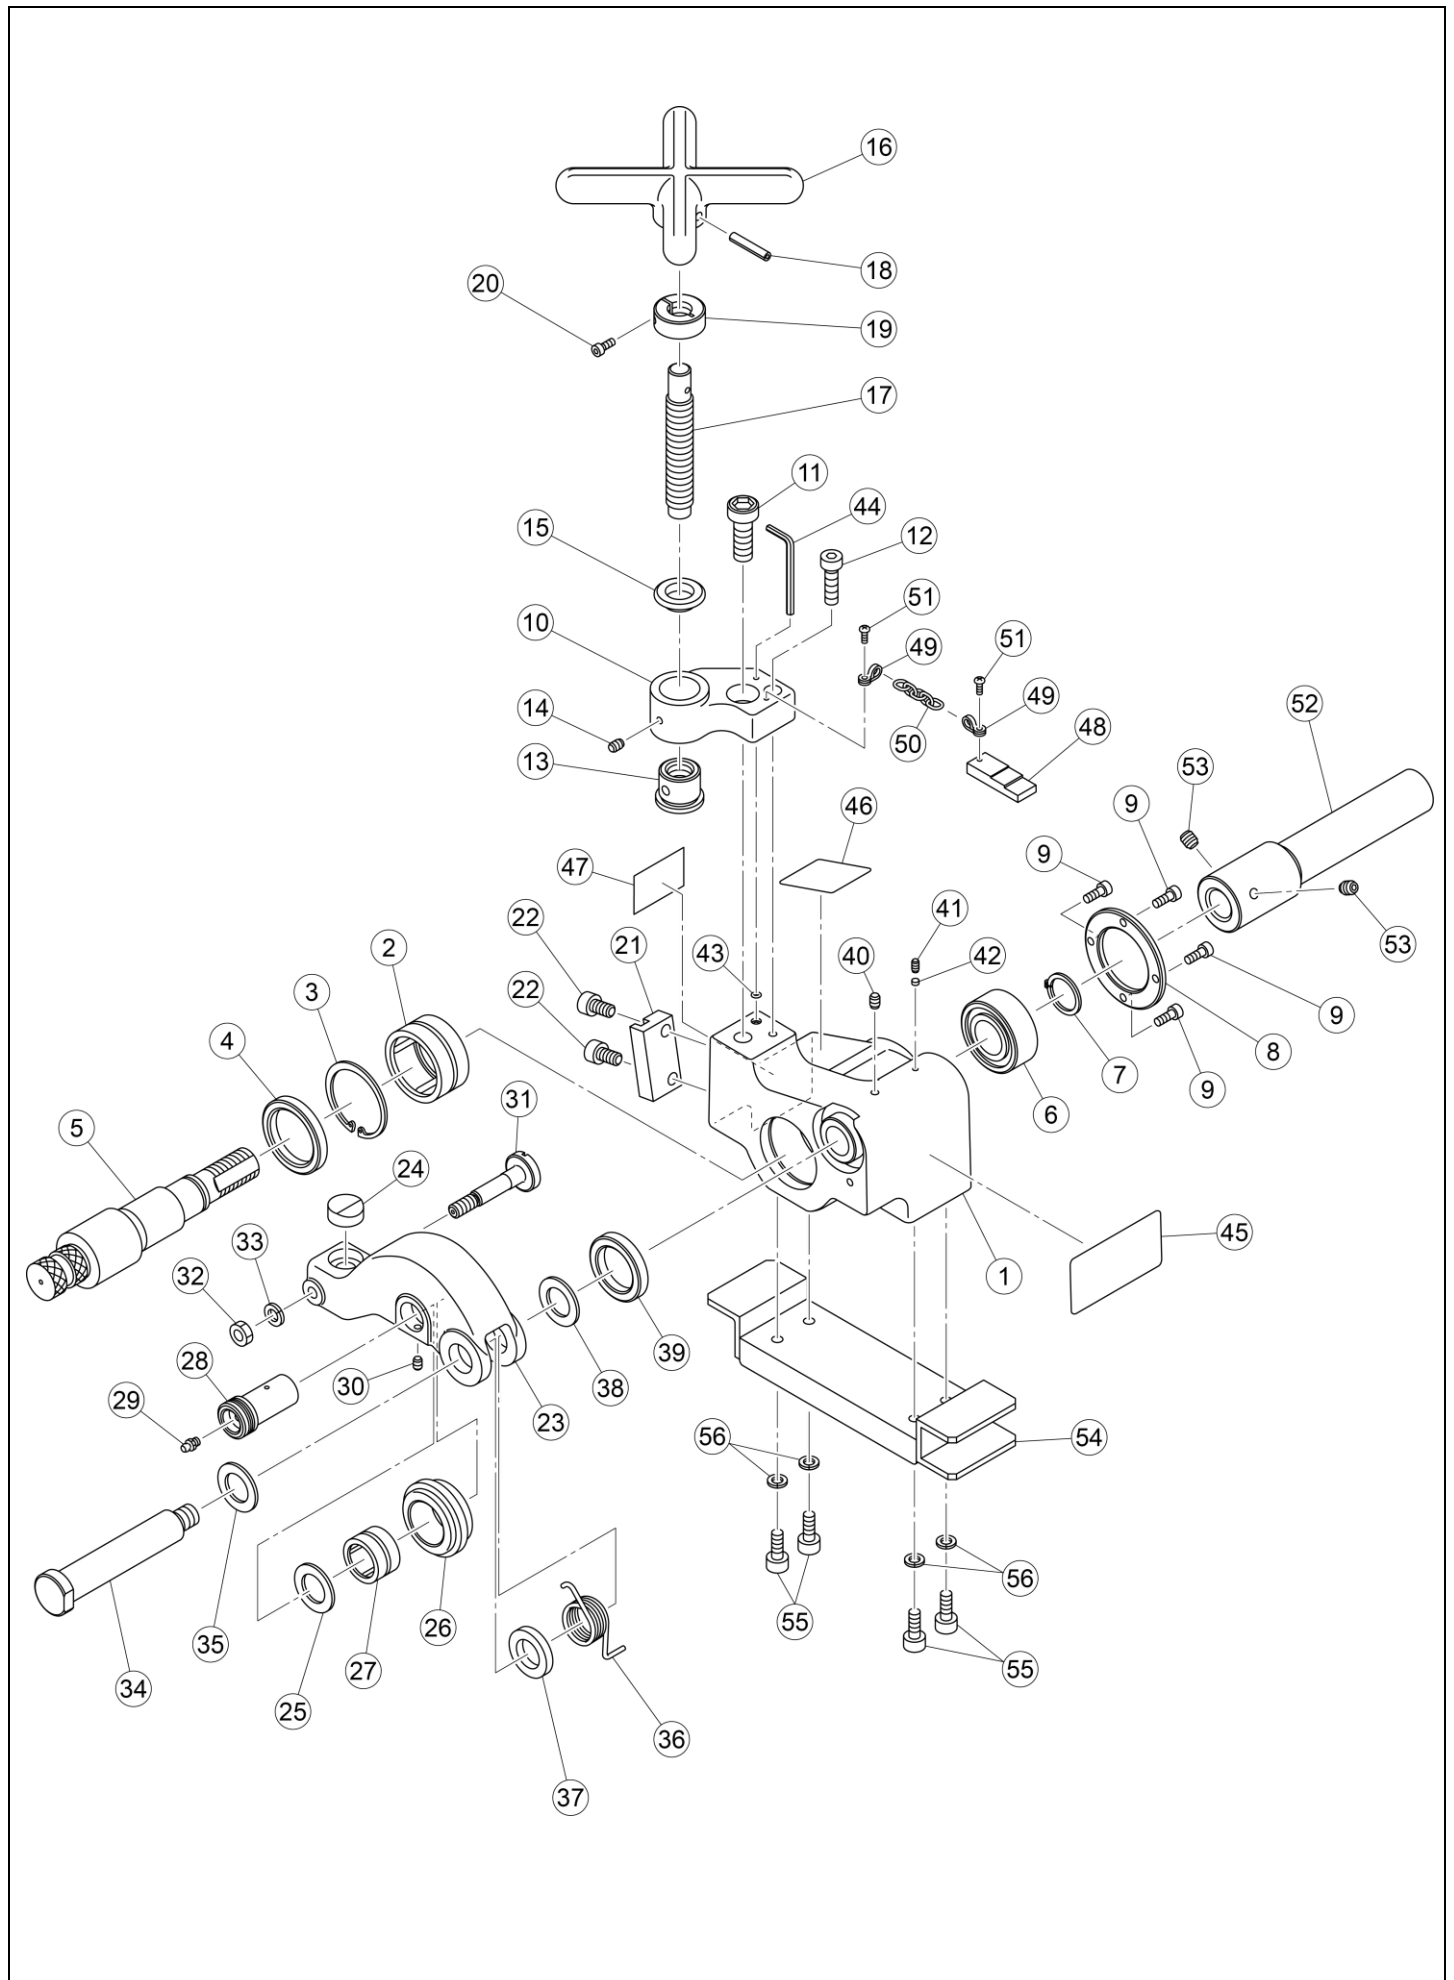

GROOVER ROLL GROOVER 640

GROOVER ROLL GROOVER 640

Ref.No.	Code No.	Parts Name	Qty	Remark
1	GR001	GR640 GROOVING BODY	1	
2	84440	NEEDLE BEARING	1	
3	83511	C Snap Ring H-62	1	
4	84068	OIL SEAL	1	
5	GR002	GR640 GROOVING SHAFT 2"-6"	1	
6	84429	Ball Bearing 5206ZZ	1	
7	83309	C Snap Ring S-30	1	
8	GR003	GR640 BEARING PLATE	1	
9	80165	STOP BOLT 6x18	4	
10	GR004	GR640 FEED SCREW BRACKET	1	
11	80636	HEX SOCKET BOLT M16x40L	1	
12	80180	STOP BOLT 8x35	1	
13	GR005	GR640 FEED SCREW GUIDE	1	
14	80368	HEX SCREW 8x10	1	
15	GR006	GR640 FEED SCREW CAP	1	
16	GR007	GR640 FEED SCREW HANDLE	1	
17	GR008	GR640 FEED SCREW	1	
18	83070	SPRING PIN ϕ 6x40L	1	
19	GR009	GR640 ADJUST NUT	1	
20	80158	HEX BOLT 5x15	1	
21	GR010	GR640 GUIDE BLOCK	1	
22	80177	STOP BOLT 8x20	2	
23	GR011	GR640 ROLLER BRACKET	1	
24	GR034	GR640 BRACKET PIN	1	
25	81176	THRUST WASHER	1	
26	GR012	GR640 GROOVING ROLLER 2"-6"	1	
27	84439	NEEDLE BEARING	1	
28	GR013	GR640 ROLLER SHAFT	1	
29	84234	GREASE NIPPLE	1	
30	80359	HEX SCREW 6x8	1	
31	GR014	GR640 GUIDE BOLT	1	
32	81024	HEX NUT 10	1	
33	81115	SPRING WASHER M10	1	
34	GR015	GR640 BRACKET BOLT	1	
35	GR016	GR641 BRACKET WASHER	1	
36	GR017	GR642 BRACKET SPRING	1	
37	GR018	GR643 BRACKET COLLAR	1	
38	81176	THRUST WASHER	1	
39	GR019	GR644 BRACKET RING	1	
40	80369	HEX SOCKET SET BOLT M8x12L BL	1	
41	80355	HEX SCREW M5x10	1	
42	71023	SET PIECE SEPNS	1	
43	84042	O-RING P-4	1	
44	86002	HEX WRENCH 4mm	1	
45	GR021	GR640 MACHINE PLATE	1	
46	GR022	GR640 HANDLE SEAL	1	
47	GR023	GR640 WARNING SEAL	1	
48	GR020	GR640 DEPTH GAUGE 1"-6"	1	
49	71021	SCREW SET TERMINAL	2	
50	71022	CHAIN	1	
51	82194	PAN HEAD SCREW M4x10L	2	
52	GR024	GR640 CONNECTION SHAFT	1	
53	80377	HEX SCREW 10x10	2	
54	GR103	GR640 BASE BRACKET BE50	1	
54	GR104	GR640 BASE BRACKET BE80	1	
54	GR105	GR640 BASE BRACKET BE100	1	
55	80178	STOP BOLT M8x25L	4	